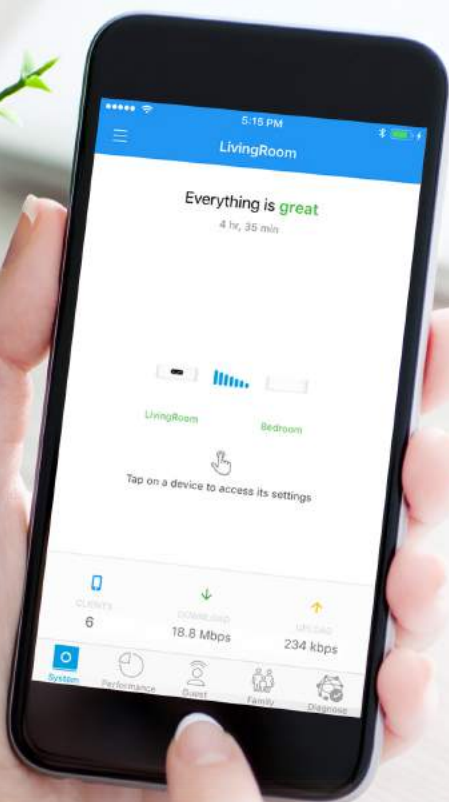

With turbocharged 802.11ac Wi-Fi, AmpliFi utilizes multiple self-configuring radios and advanced Wi-Fi antenna technology to bring ubiquitous secure Wi-Fi coverage to any home network. Ensure that your smart TV, wireless security cameras, digital downloads, and streaming devices have the connectivity demanded in today's modern home.

Scalable Mesh Coverage
Add MeshPoints to infinitely expand range.

Router

MeshPoint

Instant Setup

The intuitive, easy-to-use AmpliFi app allows you to set up your system in mere minutes. It also features configuration options, powerful reporting metrics, parental controls, remote access, and easy guest access. The mobile app is available for download on Android™ and iOS smartphones.

INSTANT WI-FI SYSTEM

Model: AFi-INS

The AmpliFi Instant Wi-Fi System includes a router with an easy-to-use touchscreen display, 1 Gigabit Ethernet port, a WAN port, an Ethernet cable, and one MeshPoint with an Ethernet port to maximize coverage and eliminate dead zones in your home. The AmpliFi Instant Wi-Fi system provides superior coverage with a range of up to 4,000 sq. ft and quick setup for whole home coverage with seamless Wi-Fi.