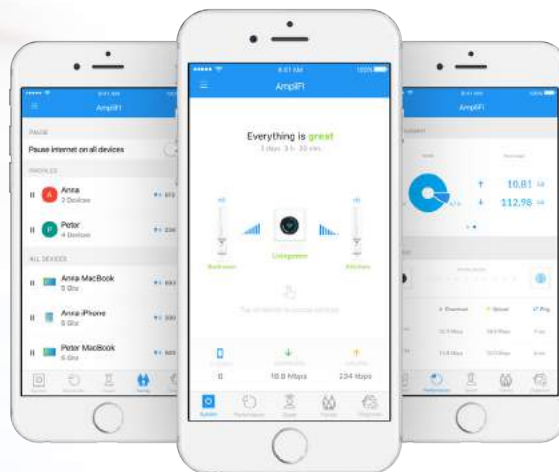

Scalable Mesh Coverage
Add MeshPoints to infinitely expand range.

Router

MeshPoint

Instant Setup

The intuitive, easy-to-use AmpliFi app allows you to set up your system in mere minutes. It also features configuration options, powerful reporting metrics, parental controls, remote access, and easy guest access. The mobile app is available for download on Android™ and iOS smartphones.

INSTANT WI-FI SYSTEM

Model: AFi-INS

The AmpliFi Instant Wi-Fi System includes a router with an easy-to-use touchscreen display, 1 Gigabit Ethernet port, a WAN port, an Ethernet cable, and one MeshPoint with an Ethernet port to maximize coverage and eliminate dead zones in your home. The AmpliFi Instant Wi-Fi system provides superior coverage with a range of up to 4,000 sq. ft and quick setup for whole home coverage with seamless Wi-Fi.