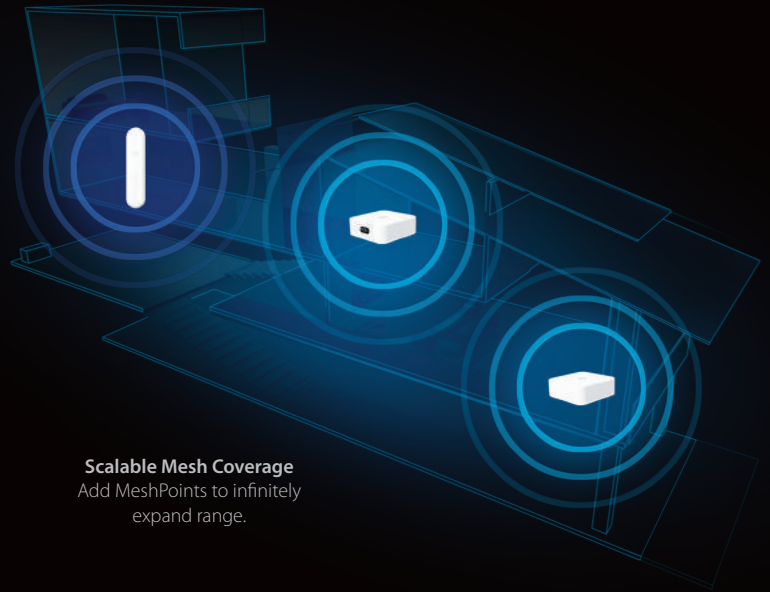

AMPLIFI™ INSTANT

Faster, Whole-Home Wi-Fi™

AmpliFi Routers and MeshPoints are designed to work in combination to eliminate any dead spots in your home. They utilize mesh technology to provide powerful wireless performance in an innovative and simple design.

With turbocharged 802.11ac Wi-Fi, AmpliFi utilizes multiple self-configuring radios and advanced Wi-Fi antenna technology to bring ubiquitous secure Wi-Fi coverage to any home network. Ensure that your smart TV, wireless security cameras, digital downloads, and streaming devices have the connectivity demanded in today's modern home.

Scalable Mesh Coverage
Add MeshPoints to infinitely expand range.

Router

MeshPoint

Instant Setup

The intuitive, easy-to-use AmpliFi app allows you to set up your system in mere minutes. It also features configuration options, powerful reporting metrics, parental controls, remote access, and easy guest access. The mobile app is available for download on Android™ and iOS smartphones.

INSTANT WI-FI SYSTEM

Model: AFi-INS

The AmpliFi Instant Wi-Fi System includes a router with an easy-to-use touchscreen display, 1 Gigabit Ethernet port, a WAN port, an Ethernet cable, and one MeshPoint with an Ethernet port to maximize coverage and eliminate dead zones in your home. The AmpliFi Instant Wi-Fi system provides superior coverage with a range of up to 4,000 sq. ft and quick setup for whole home coverage with seamless Wi-Fi.