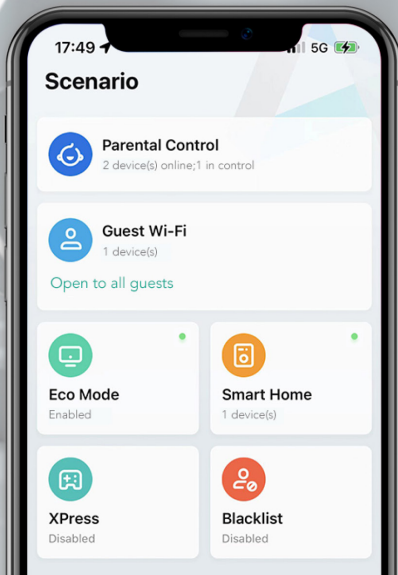

Highlight Features

Unbreakable Wi-Fi signal throughout your home

Thanks to the built-in **signal amplifiers**, EW1200R can penetrate more walls and expand the signal to every single corner of your home.

Highlight Features

Reyee Mesh brings you unlimited signal connection everywhere you go

When the primary router is Reyee Mesh Wi-Fi series, mesh them up and enjoy the seamless network!

More Wireless Mode options, more pleasant surprises

WPS Mode WISP Mode Repeater Mode AP Mode

WPS Mode

Repeater Mode

* WPS / Mesh / Reset button all in one

Highlight Features

Unique design, delicate look

You won't find a cuter range extender on the market than the EW1200R.

Manage your home network with control at your fingertips

Set up your home network in Reyee Router App in two minutes. More Life-time Free functions are waiting for you to Explore, Experience, Expect.

- Remote Reboot
- Parental Control
- Guest Wi-Fi