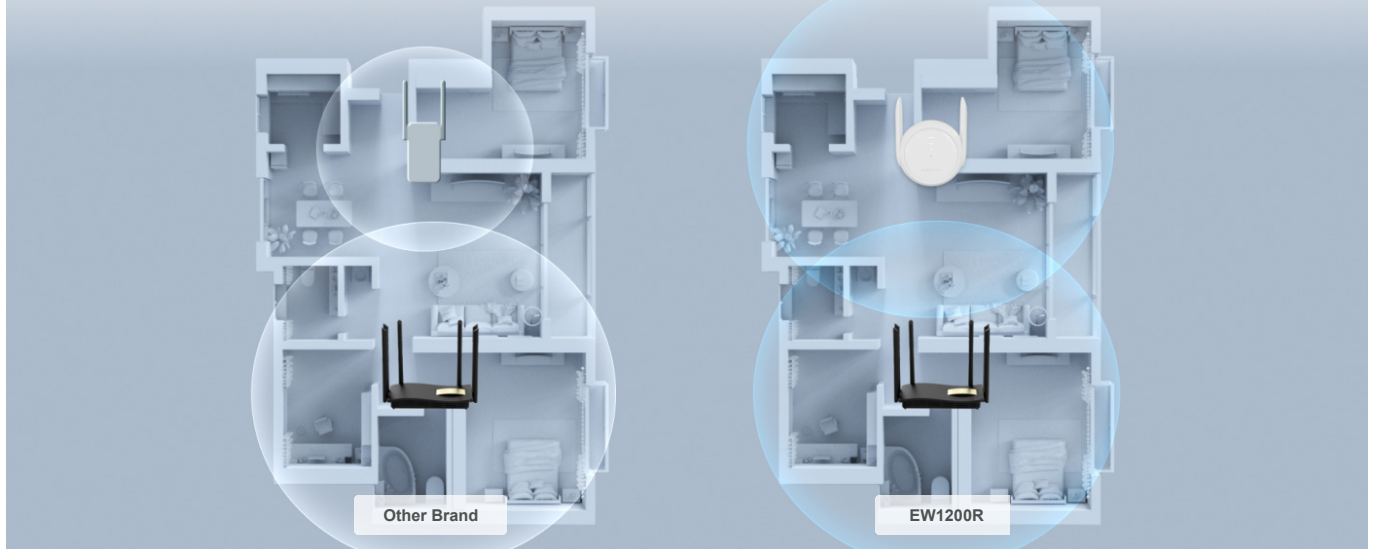

RG-EW1200R

1200Mbps Dual-band Mesh Wi-Fi Extender

DATASHEET

Highlights

- Cover your whole home network with one-click
- Unbreakable Wi-Fi signal throughout your Home
- Three-bar signal indicator guides you to find the best placement
- Reyee Mesh brings you unlimited signal connection everywhere you go
- More wireless mode options, more pleasant surprises
- Manage your home network with control at your fingertips

Highlight Features

Unbreakable Wi-Fi signal throughout your home

Thanks to the built-in **signal amplifiers**, EW1200R can penetrate more walls and expand the signal to every single corner of your home.

Highlight Features

Reyee Mesh brings you unlimited signal connection everywhere you go

When the primary router is Reyee Mesh Wi-Fi series, mesh them up and enjoy the seamless network!

More Wireless Mode options, more pleasant surprises