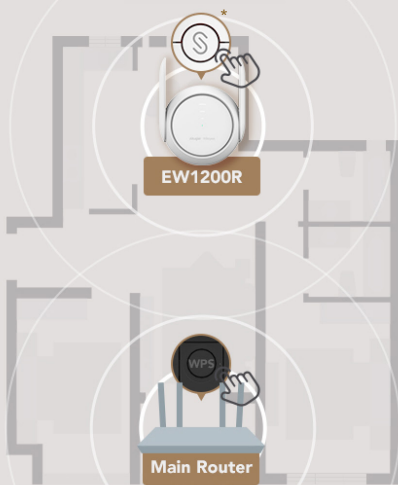

Highlight Features

Unbreakable Wi-Fi signal throughout your home

Thanks to the built-in **signal amplifiers**, EW1200R can penetrate more walls and expand the signal to every single corner of your home.

Highlight Features

Reyee Mesh brings you unlimited signal connection everywhere you go

When the primary router is Reyee Mesh Wi-Fi series, mesh them up and enjoy the seamless network!

More Wireless Mode options, more pleasant surprises

WPS Mode WISP Mode Repeater Mode AP Mode

WPS Mode

Repeater Mode

* WPS / Mesh / Reset button all in one

Highlight Features

Unique design, delicate look

You won't find a cuter range extender on the market than the EW1200R.

Manage your home network with control at your fingertips

Set up your home network in Reyee Router App in two minutes. More Life-time Free functions are waiting for you to Explore, Experience, Expect.

- Remote Reboot
- Parental Control
- Guest Wi-Fi