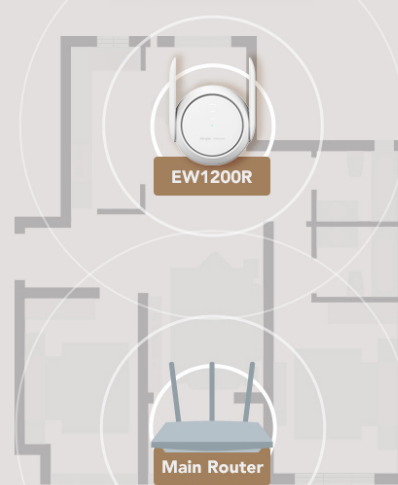

RG-EW1200R

1200Mbps Dual-band Mesh Wi-Fi Extender

DATASHEET

Highlights

- Cover your whole home network with one-click
- Unbreakable Wi-Fi signal throughout your Home
- Three-bar signal indicator guides you to find the best placement
- Reyee Mesh brings you unlimited signal connection everywhere you go
- More wireless mode options, more pleasant surprises
- Manage your home network with control at your fingertips

Highlight Features

Reyee Mesh brings you unlimited signal connection everywhere you go

When the primary router is Reyee Mesh Wi-Fi series, mesh them up and enjoy the seamless network!

More Wireless Mode options, more pleasant surprises

WPS Mode WISP Mode Repeater Mode AP Mode

WPS Mode

Repeater Mode

* WPS / Mesh / Reset button all in one

Highlight Features

Unique design, delicate look

You won't find a cuter range extender on the market than the EW1200R.

Manage your home network with control at your fingertips

Set up your home network in Reyee Router App in two minutes. More Life-time Free functions are waiting for you to Explore, Experience, Expect.

- Remote Reboot
- Parental Control
- Guest Wi-Fi