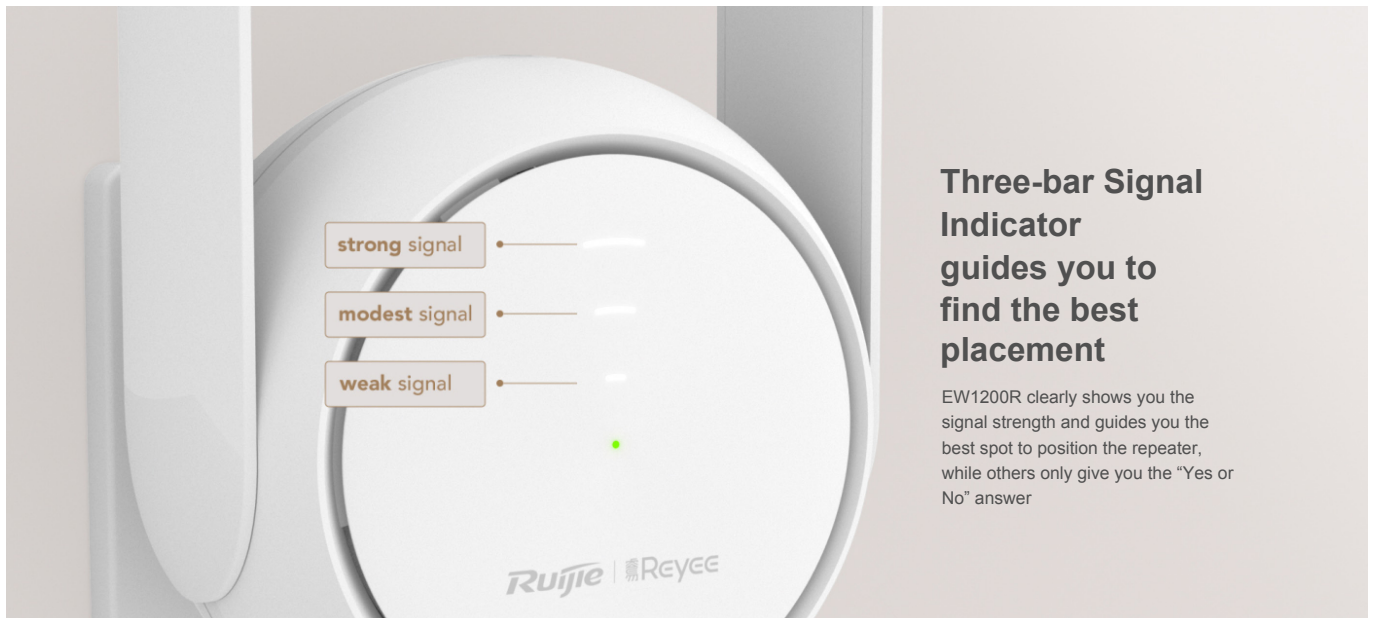

RG-EW1200R

1200Mbps Dual-band Mesh Wi-Fi Extender

DATASHEET

Highlights

- Cover your whole home network with one-click
- Unbreakable Wi-Fi signal throughout your Home
- Three-bar signal indicator guides you to find the best placement
- Reyee Mesh brings you unlimited signal connection everywhere you go
- More wireless mode options, more pleasant surprises
- Manage your home network with control at your fingertips

Highlight Features

Unbreakable Wi-Fi signal throughout your home

Thanks to the built-in **signal amplifiers**, EW1200R can penetrate more walls and expand the signal to every single corner of your home.

Highlight Features

Reyee Mesh brings you unlimited signal connection everywhere you go

When the primary router is Reyee Mesh Wi-Fi series, mesh them up and enjoy the seamless network!

More Wireless Mode options, more pleasant surprises