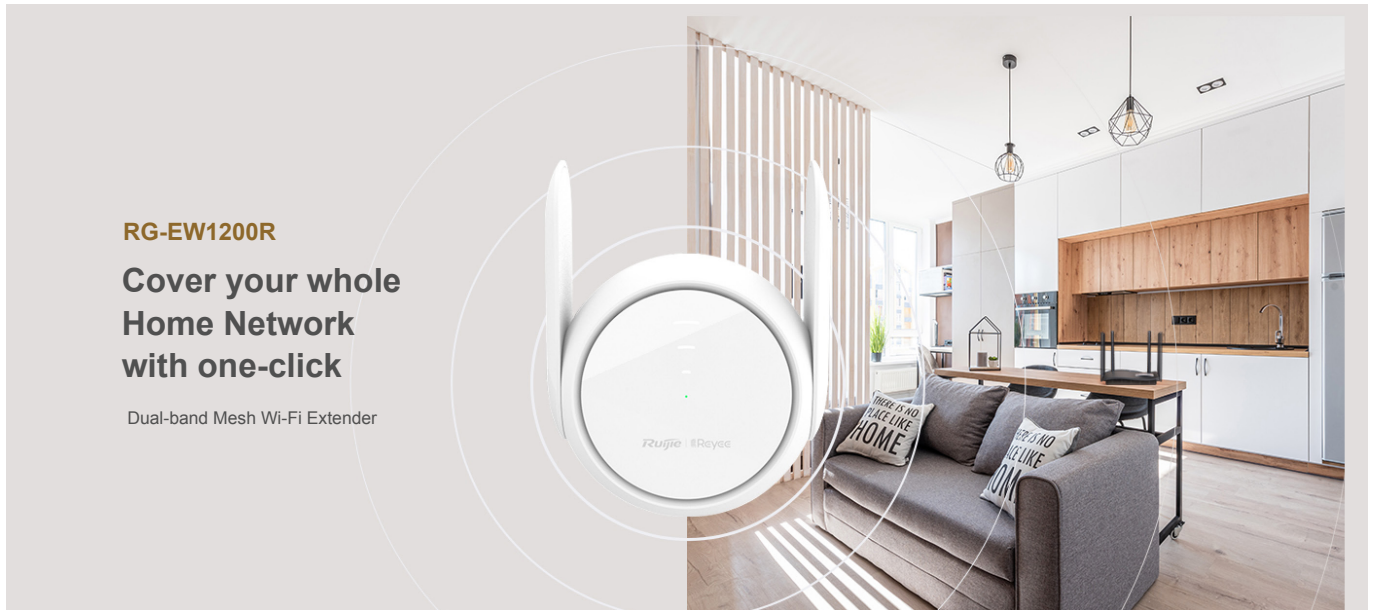

RG-EW1200R

1200Mbps Dual-band Mesh Wi-Fi Extender

DATASHEET

Highlights

- Cover your whole home network with one-click
- Unbreakable Wi-Fi signal throughout your Home
- Three-bar signal indicator guides you to find the best placement
- Reyee Mesh brings you unlimited signal connection everywhere you go
- More wireless mode options, more pleasant surprises
- Manage your home network with control at your fingertips

Highlight Features

Unbreakable Wi-Fi signal throughout your home

Thanks to the built-in **signal amplifiers**, EW1200R can penetrate more walls and expand the signal to every single corner of your home.

Highlight Features

Reyee Mesh brings you unlimited signal connection everywhere you go

When the primary router is Reyee Mesh Wi-Fi series, mesh them up and enjoy the seamless network!

More Wireless Mode options, more pleasant surprises