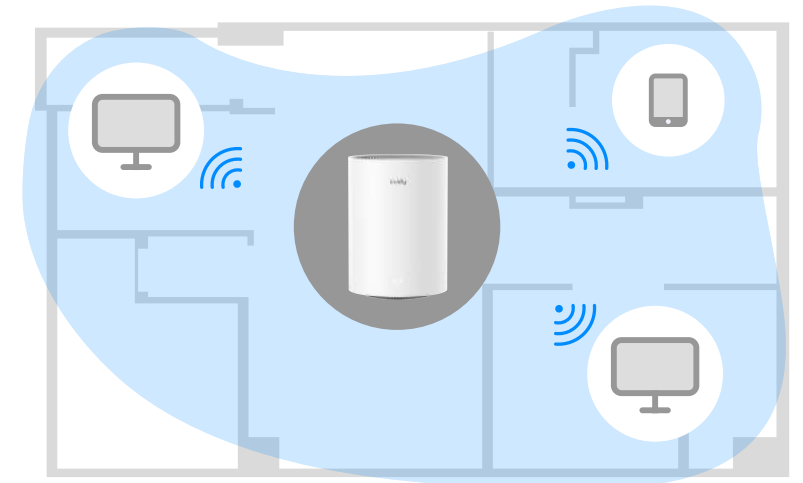

# Whole Home Mesh, Dead Zone Killer

With Cudy Mesh Wi-Fi 6 System, you'll enjoy advanced whole home WiFi designed to deliver smooth video streaming and fast online gaming to more devices at the same time. Experience the next generation of WiFi 6, perfect for medium to large homes up to 5,500 sq.ft. Want more coverage? Simply add another one.

Apartment

Multi-Story Home

1201 Mbps (5 GHz)

574 Mbps (2.4 GHz)

Up to 1.8Gbps Wi-Fi 6 Speed: Enjoy smooth streaming, downloading, and gaming with extremely fast Wi-Fi 6 Speed.

More Devices: Wi-Fi 6 uses OFDMA to improve capacity and efficiency of your network, so more devices can connect without slowing down your Wi-Fi.

## Features

Extensive Coverage: Beamforming, and four antennas combine to deliver focused reception to devices far away.