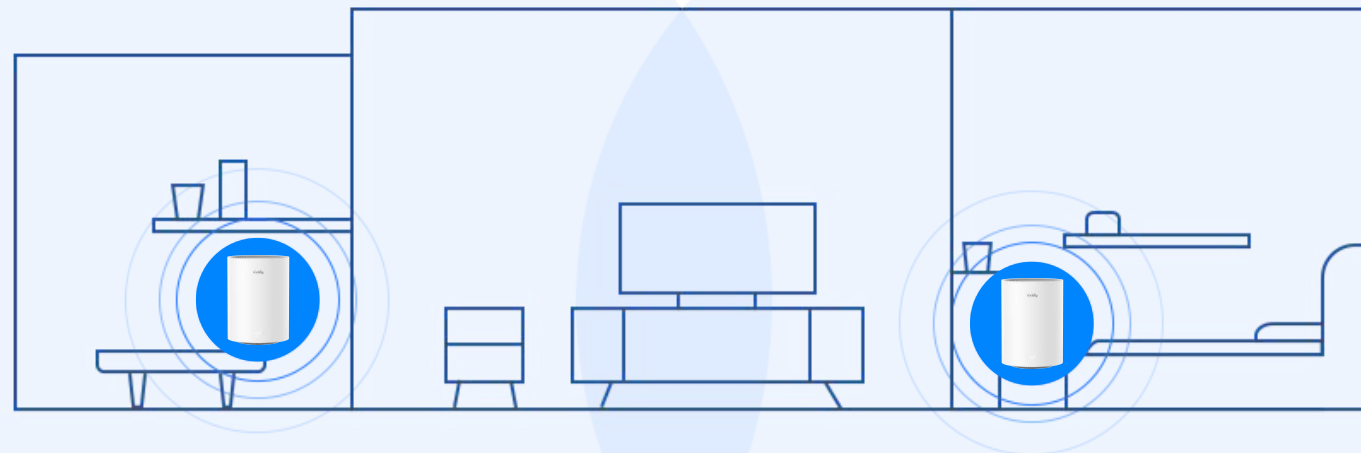

# Whole Home Mesh, Dead Zone Killer

With Cudy Mesh Wi-Fi 6 System, you'll enjoy advanced whole home WiFi designed to deliver smooth video streaming and fast online gaming to more devices at the same time. Experience the next generation of WiFi 6, perfect for medium to large homes up to 5,500 sq.ft. Want more coverage? Simply add another one.