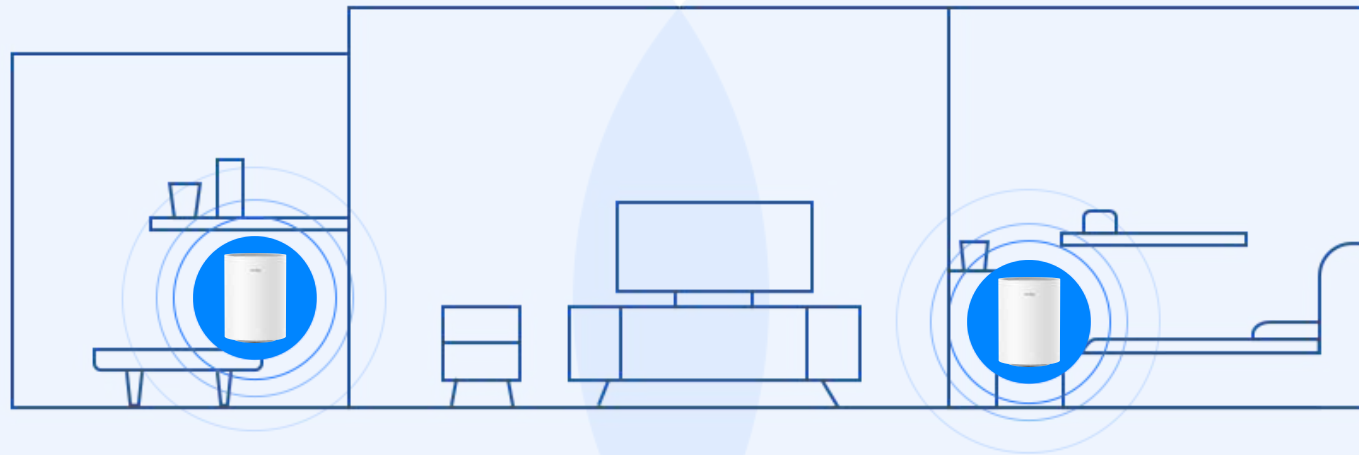

## AC1200 Whole Home Mesh Covers Up to 4,500 sq.ft

With stronger and more efficient signals enhanced by Cudy Whole Home Mesh technology, M1300 (3-Pack) boosts broader whole home Wi-Fi coverage with great performance. Wireless connections and optional Ethernet backhaul work together to link mesh units, providing even faster network speeds and truly seamless coverage. Want more coverage? Simply add another one.