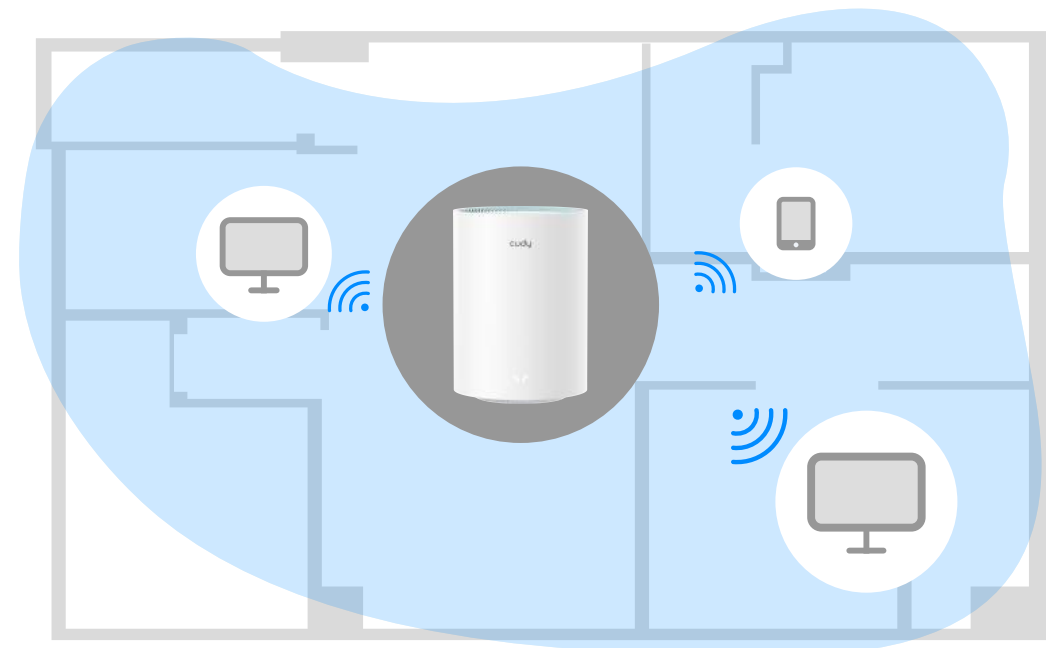

867 Mbps (5 GHz)

300 Mbps (2.4 GHz)

Up to 1.2Gbps Wi-Fi Speed: Enjoy smooth streaming, downloading, and gaming with extremely fast Wi-Fi Speed.

Features