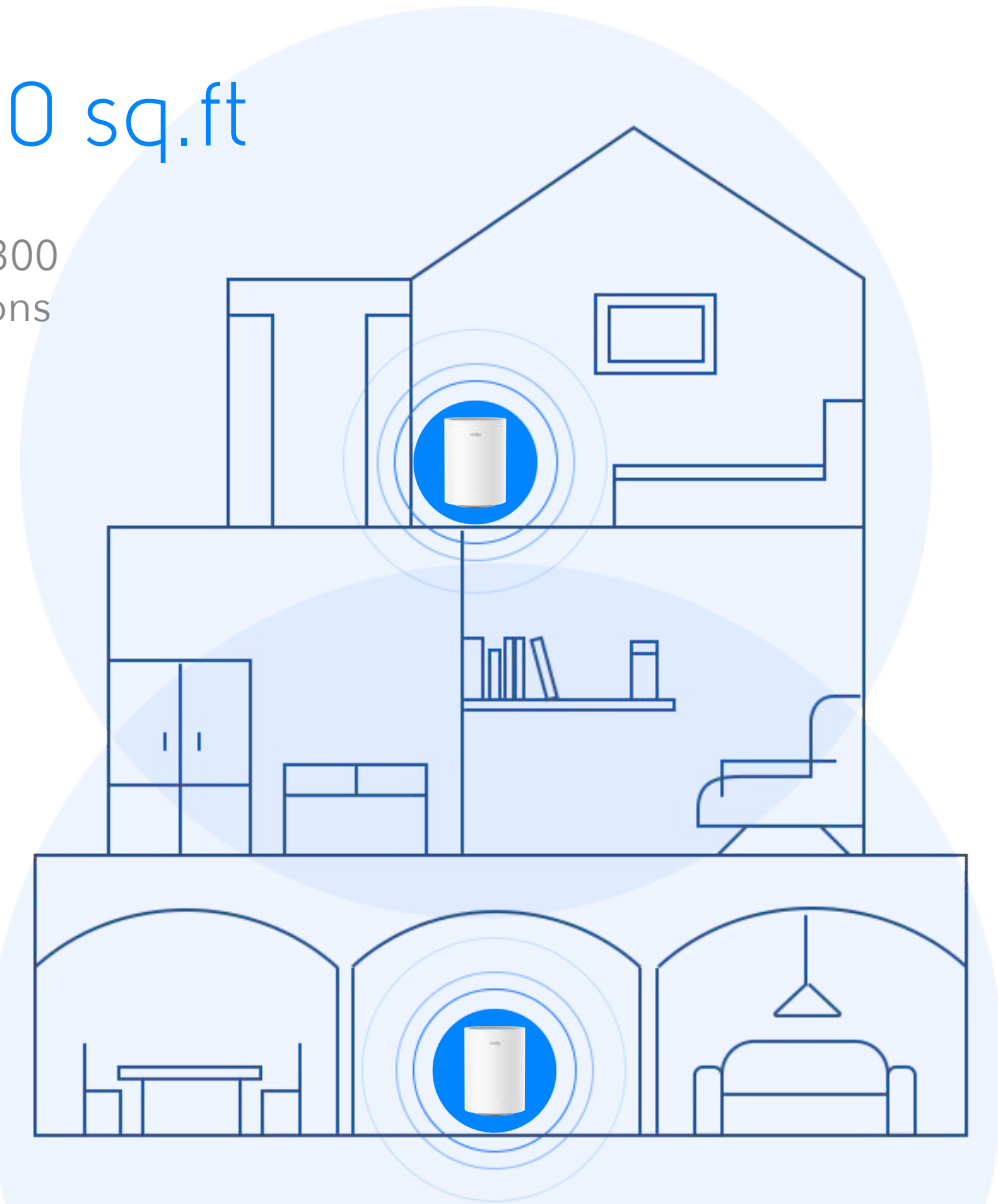

cudy

Model: M1300

AC1200

Whole Home Mesh
Wi-Fi System

-  Enhanced Whole Home Coverage
-  Seamless Roaming
-  Up to 1.2Gbps Wi-Fi Speed
-  Powerful Dual-Core Processor
-  VPN Server and VPN Client Support

[Datasheet](#)

AC1200 Whole Home Mesh Covers Up to 1,600 sq.ft

With stronger and more efficient signals enhanced by Cudy Whole Home Mesh technology, M1300 (1-Pack) boosts broader whole home Wi-Fi coverage with great performance. Wireless connections and optional Ethernet backhaul work together to link mesh units, providing even faster network speeds and truly seamless coverage. Want more coverage? Simply add another one.