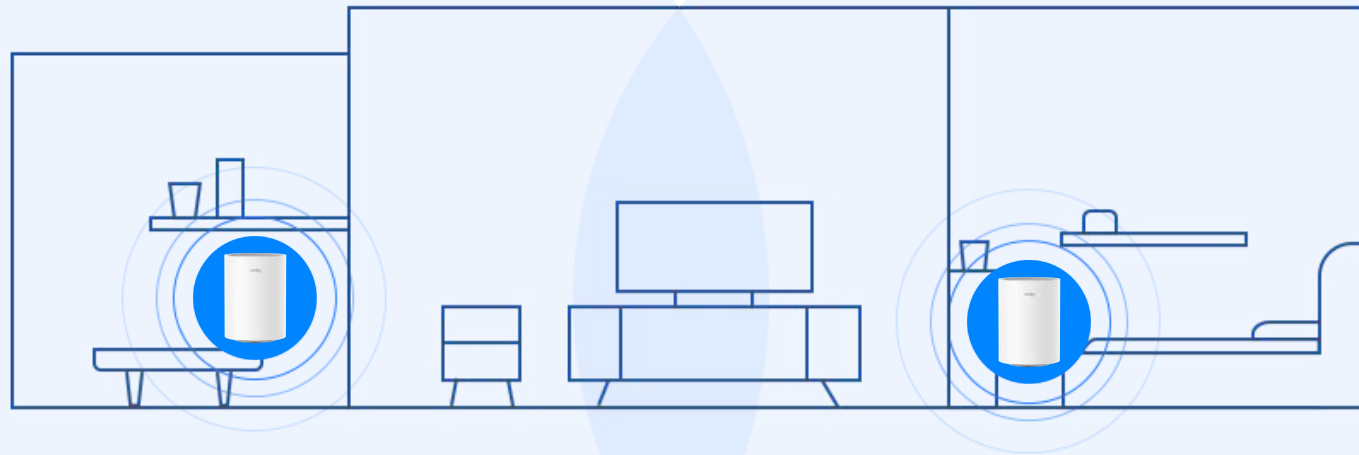

cudy

Model: M1300

AC1200

Whole Home Mesh
Wi-Fi System

-  Enhanced Whole Home Coverage
-  Seamless Roaming
-  Up to 1.2Gbps Wi-Fi Speed
-  Powerful Dual-Core Processor
-  VPN Server and VPN Client Support

[Datasheet](#)

AC1200 Whole Home Mesh Covers Up to 1,600 sq.ft

With stronger and more efficient signals enhanced by Cudy Whole Home Mesh technology, M1300 (1-Pack) boosts broader whole home Wi-Fi coverage with great performance. Wireless connections and optional Ethernet backhaul work together to link mesh units, providing even faster network speeds and truly seamless coverage. Want more coverage? Simply add another one.