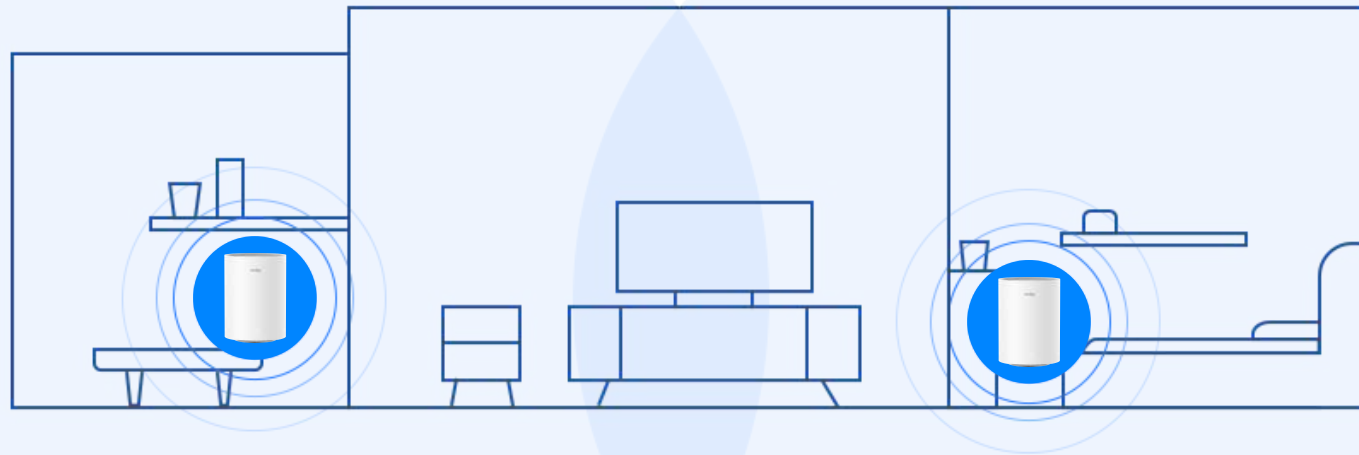

Model: M1200 (2-Pack)

AC1200

Whole Home Mesh
Wi-Fi System

-  Enhanced Whole Home Coverage
-  Seamless Roaming
-  Up to 1.2Gbps Wi-Fi Speed
-  VPN Server and VPN Client Support

[Datasheet](#)

AC1200 Whole Home Mesh Covers Up to 3,000 sq.ft

With stronger and more efficient signals enhanced by Cudy Whole Home Mesh technology, M1200 boosts broader whole home Wi-Fi coverage with great performance. Wireless connections and optional Ethernet backhaul work together to link mesh units, providing even faster network speeds and truly seamless coverage. Want more coverage? Simply add another one.