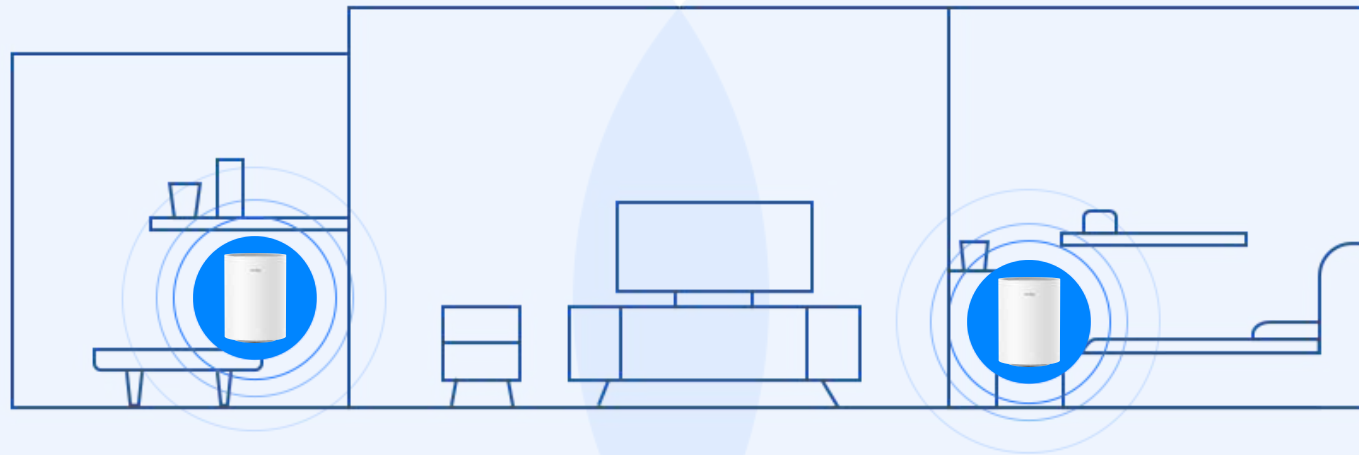

cudy

Model: M1200 (1-Pack)

AC1200

Whole Home Mesh
Wi-Fi System

-  Enhanced Whole Home Coverage
-  Seamless Roaming
-  Up to 1.2Gbps Wi-Fi Speed
-  VPN Server and VPN Client Support

[Datasheet](#)

AC1200 Whole Home Mesh Covers Up to 1,500 sq.ft

With stronger and more efficient signals enhanced by Cudy Whole Home Mesh technology, M1200 boosts broader whole home Wi-Fi coverage with great performance. Wireless connections and optional Ethernet backhaul work together to link mesh units, providing even faster network speeds and truly seamless coverage. Want more coverage? Simply add another one.